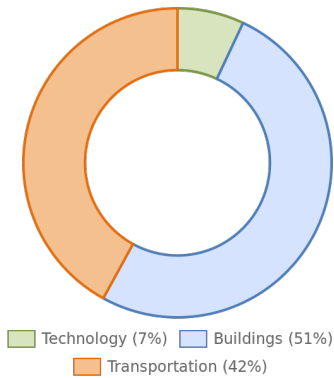

0 - 3 400 GJ

5 DISTRIBUTION OF ENERGY

6 MAIN ENERGY USAGE

7 CO₂ OUTPUT OF CONSUMED ENERGY

2 128 ton(s)

8 OAK TREE EQUIVALENT

2 128 tree(s)

Oak tree equivalent shows the number of oak trees, which in 50 years neutralize the CO₂ output of the energy consumed in 2023.