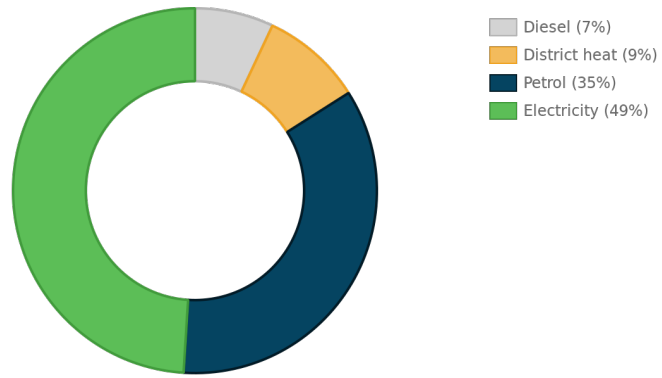

0 - 3 400 GJ

5 DISTRIBUTION OF ENERGY

6 MAIN ENERGY USAGE

7 CO₂ OUTPUT OF CONSUMED ENERGY

2 128 ton(s)

8 OAK TREE EQUIVALENT

2 128 tree(s)

Oak tree equivalent shows the number of oak trees, which in 50 years neutralize the CO₂ output of the energy consumed in 2023.